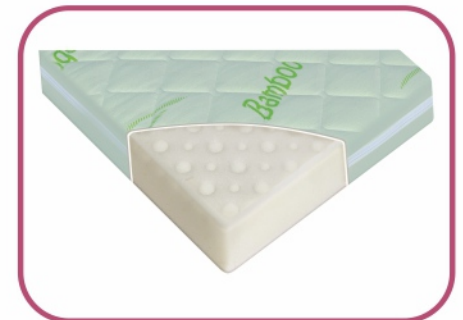

0m+
suitable
from birth

FOR
BED

harmless for human health
tested according to
OEKO-TEX Standard 100

MADE
WITH

MADE IN
EU

Foldable Mattress Classic

■ 2003003 60x120x5 cm

■ slip-cover
/colorful fabric, removable, washable/