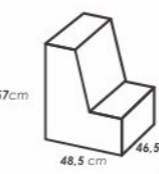

car seat weight / kg тегло на столчето / кг

L-shape carton features 57x48,5x46,5 cm 11,00 kg 1 pc / carton

360° rotation

Isofix system is the most innovative security system that allows the car seat to be attached to the body of the car, without a seat belt. It consists of 2 standard connectors and “upper locking system”, which is located behind the backrest.