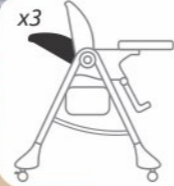

backrest adjustment in 3 positions
регулиране на облегалката в 3 позиции