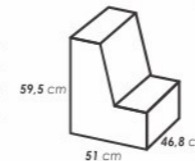

car seat weight / kg
тегло на столчето / kg

L-shape carton features
46,8x51x59,5 cm
11,00 kg
1 pc / carton

Isofix system is the most innovative security system that allows the car seat to be attached to the body of the car, without a seat belt. It consists of 2 standard connectors and “upper locking system”, which is located behind the backrest.