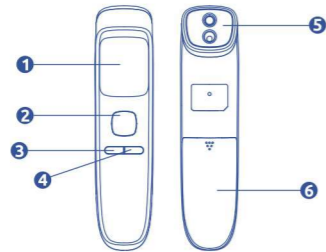

Non-Contact IR Thermometer for body&surface

Безконтактен термометър за чело и повърхност

50 PCS 100 PCS

1. **EN**
2. non-contact thermometer, safe and more hygienic to use
   - quick to get data for just 1 second
   - three-color display light-green, orange & red with fever alarm function
   - memory function; Memory recall of 35 reading
   - multi function, can measure forehead, and object temperature
   - switching between mute and un-mute
   - switching between Fahrenheit and Celsius
   - battery - 2x AAA /not included in the set/
   - no bisphenol-A

1. **BG**
2. *Бърз / Точен / Надежден
   - безконтактен термометър, безопасен и по-хигиеничен за използване
   - бързо измерване, само за 1 секунда
   - трицветна светлина на дисплей- зелен, оранжев и червен, с функция за аларма за треска
   - функция памет; Запаметява 35 отчитания
   - многофункционален, може да измерва челото и температурата на определения обект
   - превключване между включен звук и изключване на звук
   - превключване между Фаренхайт и Целзий
   - батерии – 2x AAA /не са включени в комплекта/
   - без бисфенол-А

1025014

1. 1 LCD display screen / LCD дисплей
2. 2 Measure button / Бутон „Измерване“
3. 3 Mem (memory recall) / Мем (памет)
4. 4 Mute/Unmute or °C/°F / Без звук/Съз звук или °C/°F
5. 5 Sensor / Сензор
6. 6 Battery cover / Капаче на батериите